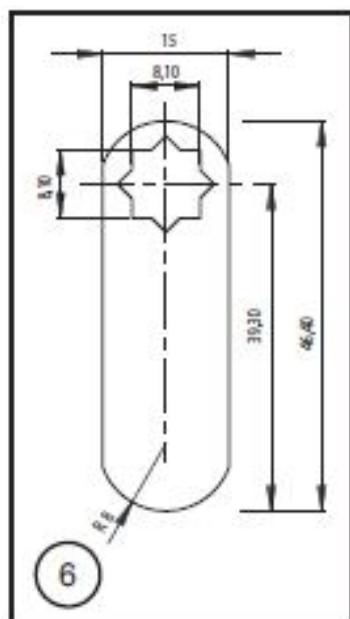

PRODUCT SHEET

Description:

Cam No. 6 For 1900 Series, Straight 38,9mm C/E

Item number:

14.04.246-0

Units	Box	Carton	HS Code	Barcode
Pcs.		100	8301600090	 5704866040730

SISO A/S

Mileparken 11
DK-2740 Skovlunde
Denmark
VAT: DK 24786013